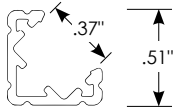

Mounting Channel Specification

Description	Part #
Aluminum Straight Mount Track Without Tape	RNLL-1-72
Aluminum Straight Mount Track With Tape	RNLL-1T-72
Aluminum 45° Mount Track Without Tape	RNLL-2-72-CL
Aluminum 45° Mount Track With Tape	RNLL-2T-72
Black Plastic Straight Mount Track Without Tape	RBLL-2
Black Plastic Straight Mount Track With Tape	RBLL-1
White Plastic Straight Mount Track Without Tape	RBLL-5
White Plastic Straight Mount Track With Tape	RBLL-4

Power Supply Specification

* For more information on power supplies, please review the power supply literature sheet.
* All power supplies are hardwire, please contact your sales representative for plug-in options available.
* Note, power supplies over 100W are listed, but are not class 2.
+Only use Magnitude approved dimmers, a 50% load is required if not being used with a dimmer.

Part #	690010.127	690010.128	690010.080	690010.130	690010.129	690010.096+
Power Supply Type	0-10V Dimming	0-10V Dimming	0-10V Dimming	Magnetic (MLV) Line Voltage Dimming	Magnetic (MLV) Line Voltage Dimming	Magnetic (MLV) Line Voltage Dimming
Wattage	45W	150W	320W	60W	96W	300W
Housing	Aluminum	Aluminum	Aluminum	Aluminum	Aluminum	Aluminum
AC Input	120V AC	120V AC	120V AC	120V AC	120V AC	120V AC
DC Output	24V DC	24V DC	24V DC, 13.3 Amps	24V DC	24V DC	24V DC, 4.3 Amps
Input Current	0.3 Amps @ 120V AC	0.7 Amps @ 120V AC	1.5 Amps @ 120V AC	0.61 Amps @ 120V AC	1 Amp @ 120V AC	2.86 Amps @ 120V AC