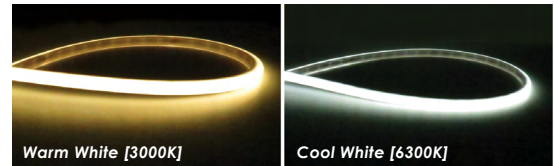

Luna™

Diffused Flexible LED Light

Features

- Neon lighting-like illumination
- Soft and appealing light output
- Great for applications where spot-free illumination is required, like undercabinet applications to eliminate spots on the counter.
- Multiple color options available
- Standard IP66 rated and UV stable for installation in damp, wet or exterior locations. IP67 available upon request
- Dimmable with 0-10V or magnetic driver (MLV dimmer)
- Decorative end caps available for a more finished look
- Some options require a minimum order quantity. Please contact eliosales@itc-us.com.

Specification Guide

Sample Part #: RNLL2430.20012

Base Part # .....
Voltage .....
Color Temp. ....
Light Length .....
Wire Length .....

Base Part #	Voltage	Color Temp.		Light Length	Wire Length (in)
RNLL - Full Roll RNLLC - Custom Cut	24	27 - 2700K 30 - 3000K 35 - 3500K 41 - 4100K	63 - 6300K BL - Blue RD - Red AM - Amber	200 - 200 in	12

Note: Contact sales for info on cut lengths.

Product Details

Dimensions	.43" H x .41" W x Various L
Housing	Silicone
Wattage	4.4 W/Ft
Voltage	24V DC
Current	0.19 A/Ft
Lumens	360 LM/Ft
Kelvin	2700, 3000K, 3500K, 4100, 6300K, Blue, Red & Amber
Efficacy	80 LM/W
CRI	80+
Cut Increment [cannot be field cut]	≈ 1.5"
IP Rating	IP66
UV Stable	Yes
Operating Temp.	-4°F to +140°F (-20°C to +60°C)
Wire Gauge	18 AWG

*Kelvin colors shown account for the color shift experienced by the diffused silicone sleeve