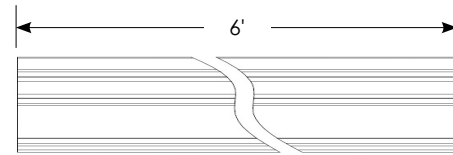

Aluminum Track (RNLL-2-72)