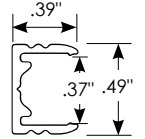

### Product Dimensions

Luna Patent Numbers: 9,695,991 | 2,861,157 | 9,909,719

## Mounting Channel Specification

Description	Part #
Aluminum Straight Mount Track Without Tape	RNLL-1-72
Aluminum Straight Mount Track With Tape	RNLL-1T-72
Aluminum 45° Mount Track Without Tape	RNLL-2-72-CL
Aluminum 45° Mount Track With Tape	RNLL-2T-72
Black Plastic Straight Mount Track Without Tape	RBLL-2
Black Plastic Straight Mount Track With Tape	RBLL-1
White Plastic Straight Mount Track Without Tape	RBLL-5
White Plastic Straight Mount Track With Tape	RBLL-4

Plastic Track (RBLL)

Aluminum Track (RNLL-1-72)

Aluminum Track (RNLL-2-72)