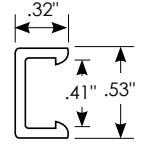

Aluminum Track (RNLL-1-72)