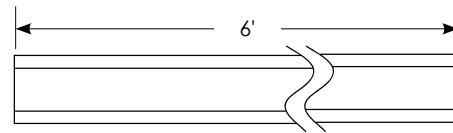

### Product Dimensions

Luna Patent Numbers: 9,695,991 | 2,861,157 | 9,909,719

## Mounting Channel Specification

Description	Part #
Aluminum Straight Mount Track Without Tape	RNLL-1-72
Aluminum Straight Mount Track With Tape	RNLL-1T-72
Aluminum 45° Mount Track Without Tape	RNLL-2-72-CL
Aluminum 45° Mount Track With Tape	RNLL-2T-72
Black Plastic Straight Mount Track Without Tape	RBLL-2
Black Plastic Straight Mount Track With Tape	RBLL-1
White Plastic Straight Mount Track Without Tape	RBLL-5
White Plastic Straight Mount Track With Tape	RBLL-4