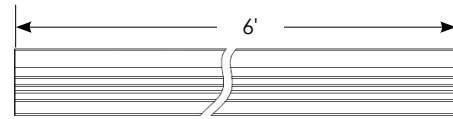

Aluminum Track (RNLL-1-72)