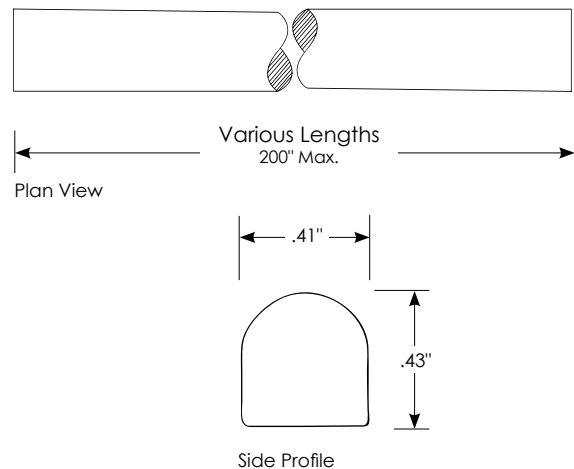

Product Dimensions

Luna Patent Numbers: 9,695,991 | 2,861,157 | 9,909,719