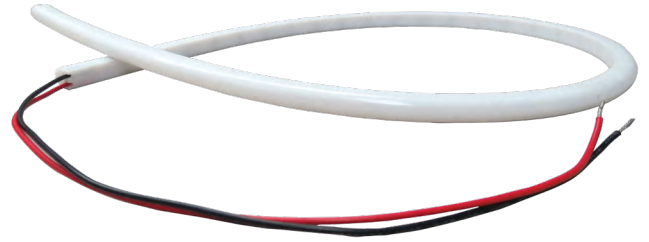

## Diffused Flexible LED Light

### Features

- Neon lighting-like illumination
- Soft and appealing light output
- Great for applications where spot-free illumination is required, like undercabinet applications to eliminate spots on the counter.
- Multiple color options available
- Standard IP66 rated and UV stable for installation in damp, wet or exterior locations. IP67 available upon request
- Dimmable with 0-10V or magnetic driver (MLV dimmer)
- Decorative end caps available for a more finished look
- Some options require a minimum order quantity. Please contact [eliosales@itc-us.com](mailto:eliosales@itc-us.com).

### Product Details

Dimensions	.43" H x .41" W x Various L
Housing	Silicone
Wattage	4.4 W/Ft
Voltage	24V DC
Current	0.19 A/Ft
Lumens	360 LM/Ft
Kelvin	2700, 3000K, 3500K, 4100, 6300K, Blue, Red & Amber
Efficacy	80 LM/W
CRI	80+
Cut Increment [cannot be field cut]	≈ 1.5"
IP Rating	IP66
UV Stable	Yes
Operating Temp.	-4°F to +140°F (-20°C to +60°C)
Wire Gauge	18 AWG

\*Kelvin colors shown account for the color shift experienced by the diffused silicone sleeve