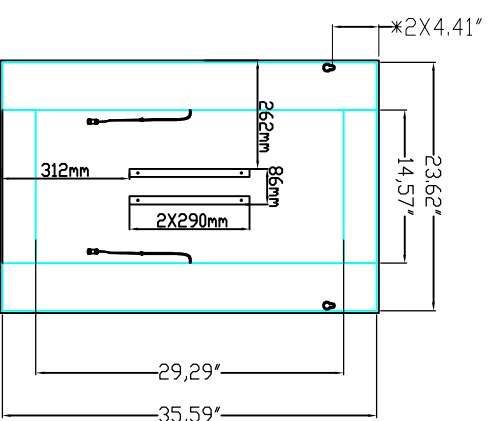

LOOK Backlit Mirror Install Instructions

Part # 69455.2436.KKK.LR.RMT

IMPORTANT INSTALLATION CONSIDERATIONS

See installation instructions for full details on the mounting of these mirrors.

The dimensions below are for reference only, all dimensions should be verified with actual product prior to final installation.

The grounded outlet box should NOT be located behind the power supply housing or it will prevent the mirror from being plugged in properly. A code compliant duplex receptacle should be used to ensure proper installation.

SEE Detail A