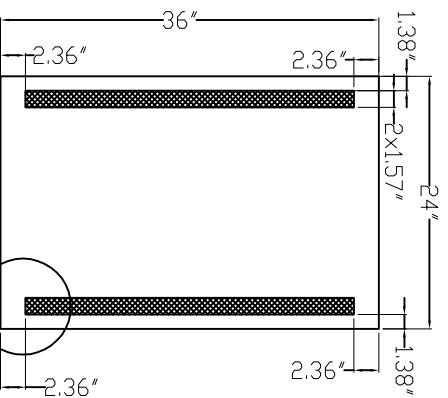

LOOK Backlit Mirror Install Instructions

Part # 69455.2436.KKK.LR.RMT

IMPORTANT INSTALLATION CONSIDERATIONS

See installation instructions for full details on the mounting of these mirrors.

The dimensions below are for reference only, all dimensions should be verified with actual product prior to final installation.

The grounded outlet box should NOT be located behind the power supply housing or it will prevent the mirror from being plugged in properly. A code compliant duplex receptacle should be used to ensure proper installation.

SEE Detail A