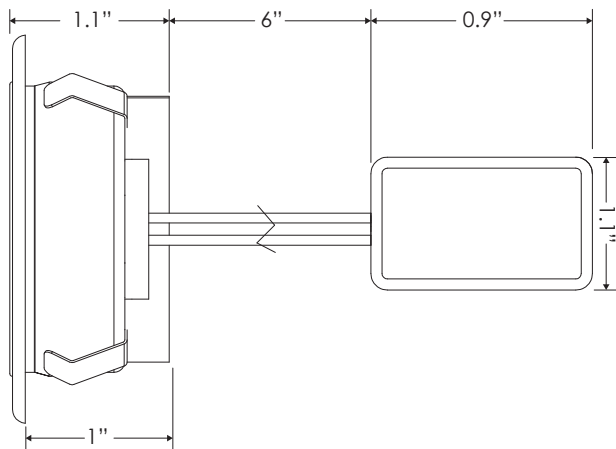

Retail Puck Light

Features

- Plug n' play barrel connector allows for easy re-configurations
- LED technology provides high light output with minimal heat, so lights can be installed in enclosed display cases
- Available with clear or frosted lens and multiple color temperatures, 3000K, 3500K and 4000K
- Finish options include, white, black, brushed nickel or chrome

Product Details

Housing	Brass
Lens	Frosted or Clear Glass
Wattage	4.9 W
Voltage	12V - 24V DC
Amp Draw [@ 12V DC]	0.4 A
Lumens	440 LM
CRI	80+
Color Temperature	3000K, 3500K or 4000K
Diameter	2.75"
Cutout Diam.	2.25"

Product Dimensions

Specification Guide

Sample Part #: 69930-CH30-C

Base Part
 Finish Option
 Color Temperature
 Lens Option

Base Part #	Finish Option	Color Temperature	Lens Option
69930	WH - White* BK - Black* NI - Brushed Nickel CH - Chrome*	30 - 3000K* 35 - 3500K* 40 - 4000K	F - Frosted C - Clear