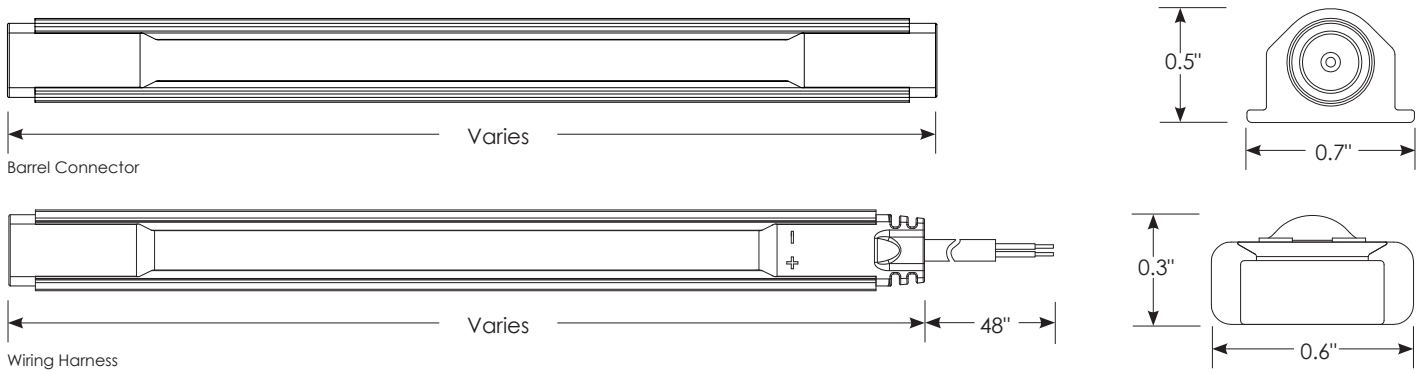

Product Dimensions

Power Supply Specification

Part #	LPF-25-24
Housing	Plastic
Wattage	25W
AC Input	90-277V AC
DC Output	24V DC, 1.05 Amp
Frequency	47-63Hz
Input Current	0.4 Amps max @ 115V AC
Power Factor	.97 @ 115V AC
Operating Temp	-35°C - 70°C
Protection	Over-voltage, Over-current & Short circuit protection, Auto-recovery.