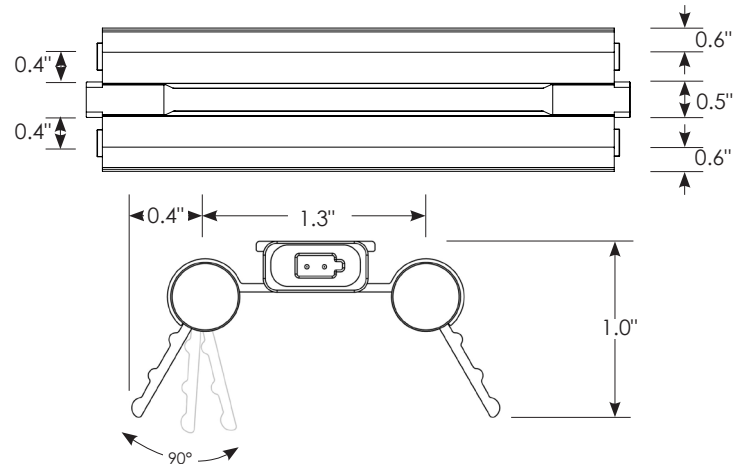

Product Dimensions

Single Canopy with Wings