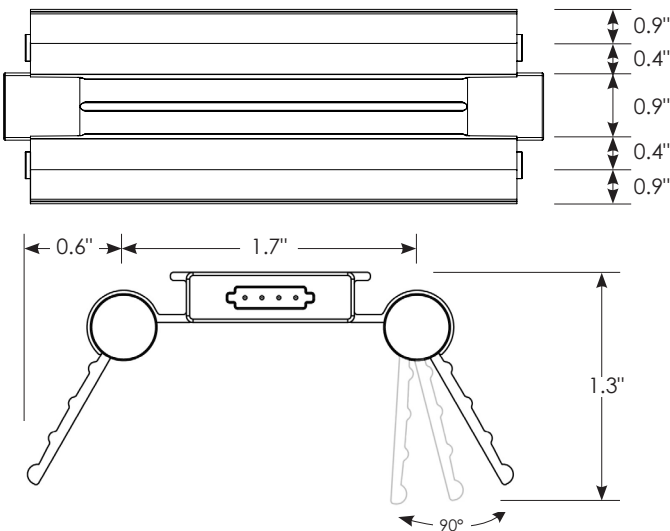

**Part Number**

690UVW.XX.YY.ZZ  
Please see specification guide for part configurations

**Product Details**

- Adjustable reflectors on the canopy style allow for more precise light direction
- Saw tooth LED positioning increases the light spread in all directions eliminating shadows between fixtures
- Flat silicone lens eliminates banding issues that are typically associated with curved lens
- Aluminum housing provides superior construction and a sleek modern profile

**Product Dimensions**

Double Canopy with Wings

Shelf Light with Connector\*\*

\*\*Note: connector dimension is the same for both the Canopy & Shelf lights. Connectors sold separately.

**Product Dimensions**

Base Part #	Style (W)	Light Output (X)	# of LED Strips (Y)	Shelf Length (LL)	Color Temp. (KK)	Voltage (VV)	Light Length / Length with Connector	Hardwire Harness (optional - ZZ)
690	6 - Canopy 4 - Shelf	7 - Max Lumen 5 - Standard Lumen	1 - Single LED Strip 0 - Double LED Strip (Canopy only)	18	30 - 3000K	24 - 24V	15.3" / 16.3" 21" / 22" 33" / 34" 46" / 47" 57" / 58" 69" / 70"	001 - 48" Wire (Leave blank for plug version)
				24	35 - 3500K			
				36	40 - 4000K			
				48	50 - 5000K			
				60	57 - 5700K			
				72	65 - 6500K			