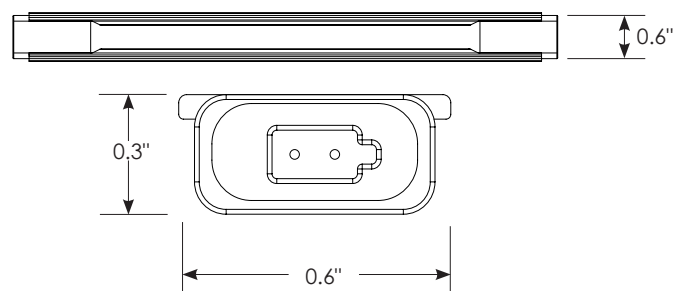

Shelf Light without Wings