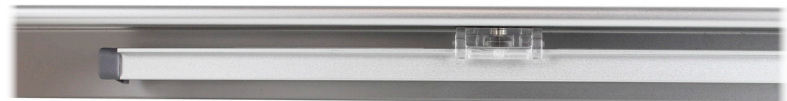

2 Determine the mounting bracket needed

Description	Part #
Straight Mount - Double Canopy	810-00008
Straight Mount - Single Canopy or Shelf	810-00009
30° Angle Mount - Shelf Light Only	810-00036
Straight Mount - Light Shield Clip (shelf light only)	810-00059
30° Angle Mount - Light Shield Clip (shelf light only)	810-00062
Aluminum Light Shield	690030.019

Straight Mount Clip in Light Shield