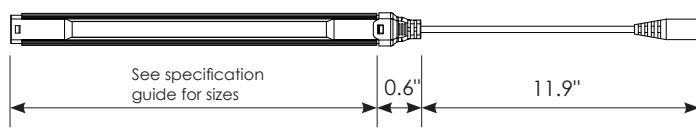

**Part Number**

690UVW.XX.YY.ZZ  
Please see specification guide for part configurations

**Product Details**

- Adjustable reflectors on the canopy style allow for more precise light direction
- Saw tooth LED positioning increases the light spread in all directions eliminating shadows between fixtures
- Flat silicone lens eliminates banding issues that are typically associated with curved lens
- Aluminum housing provides superior construction and a sleek modern profile

**Product Dimensions**

Double Canopy with Wings

Shelf Light with Connector\*\*

\*\*Note: connector dimension is the same for both the Canopy & Shelf lights. Connectors sold separately.

**Product Dimensions**

Base Part #	Style (W)	Light Output (X)	# of LED Strips (Y)	Shelf Length (LL)	Color Temp. (KK)	Voltage (VV)	Light Length / Length with Connector	Hardwire Harness (optional - ZZ)
690	6 - Canopy 4 - Shelf	7 - Max Lumen 5 - Standard Lumen	1 - Single LED Strip 0 - Double LED Strip (Canopy only)	18	30 - 3000K	24 - 24V	15.3" / 16.3" 21" / 22" 33" / 34" 46" / 47" 57" / 58" 69" / 70"	001 - 48" Wire (Leave blank for plug version)
				24	35 - 3500K			
				36	40 - 4000K			
				48	50 - 5000K			
				60	57 - 5700K			
				72	65 - 6500K			