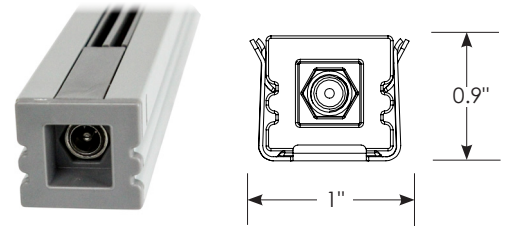

## Product Details

Housing Finish	Clear Anodized Aluminum or Black
Dimensions	1"W × 0.9"H
Wattage	100W Max
Voltage	24V DC
Current	5 Amp Max

Accessory Specification			
Description	Compel Compatible Part #	Male Connector Part #	Female Connector Part #
6" Connector Cable	210-00101-6	N/A	N/A
9" Connector Cable	210-00101-9	N/A	N/A
12" Connector Cable	210-00101-12	210-00103-12	210-00102-12
15" Connector Cable	210-00101-15	N/A	N/A
18" Connector Cable	210-00101-18	N/A	N/A
21" Connector Cable	210-00101-21	N/A	N/A
24" Connector Cable	210-00101-24	N/A	N/A
27" Connector Cable	210-00101-27	N/A	N/A
48" Connector Cable	N/A	210-00103-48	210-00102-48
Mounting Clip & Screw	810-00055		
60W - Hardwire Power Supply	690010.035		
100W - Hardwire Power Supply	690010.031		
100W - Plug In Power Supply	690010.031P		

## Specification Guide

Sample Part #: 69070.45

Base Part .....  
Length .....

CPS Specification		
Base Part #	CPS Length	Color
69070	45 - 45.7 in 48 - 48.7 in 61 - 61.7 in 70 - 70.5 in 75 - 75.7 in 78 - 78.7 in 88 - 88.5 in 90 - 90.3 in 94 - 94 in	002 - Black *Leave blank for clear anodize