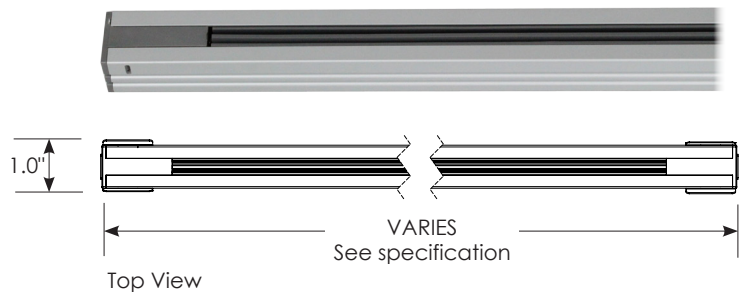

## Product Details

Housing Finish	Clear Anodized Aluminum or Black
Dimensions	1"W × 0.9"H
Wattage	100W Max
Voltage	24V DC
Current	5 Amp Max

Accessory Specification			
Description	Compel Compatible Part #	Male Connector Part #	Female Connector Part #
6" Connector Cable	210-00101-6	N/A	N/A
9" Connector Cable	210-00101-9	N/A	N/A
12" Connector Cable	210-00101-12	210-00103-12	210-00102-12
15" Connector Cable	210-00101-15	N/A	N/A
18" Connector Cable	210-00101-18	N/A	N/A
21" Connector Cable	210-00101-21	N/A	N/A
24" Connector Cable	210-00101-24	N/A	N/A
27" Connector Cable	210-00101-27	N/A	N/A
48" Connector Cable	N/A	210-00103-48	210-00102-48
Mounting Clip & Screw	810-00055		
60W - Hardwire Power Supply	690010.035		
100W - Hardwire Power Supply	690010.031		
100W - Plug In Power Supply	690010.031P		

## Specification Guide

Sample Part #: 69070.45

Base Part .....  
Length .....

CPS Specification		
Base Part #	CPS Length	Color
69070	45 - 45.7 in 48 - 48.7 in 61 - 61.7 in 70 - 70.5 in 75 - 75.7 in 78 - 78.7 in 88 - 88.5 in 90 - 90.3 in 94 - 94 in	002 - Black *Leave blank for clear anodize