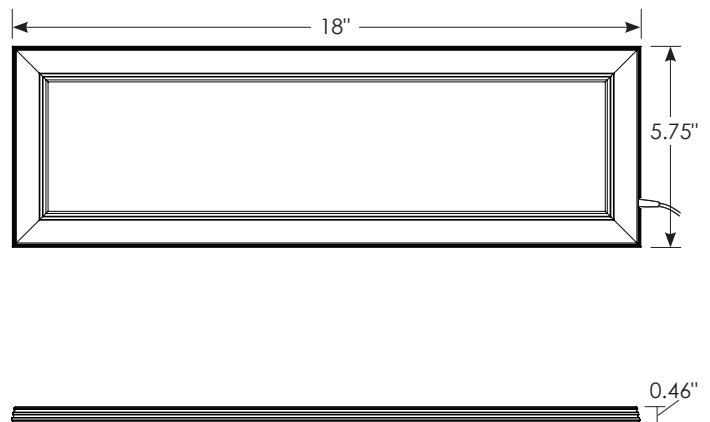

Electrical Parameters

Luminaire: U=12.00V I=0.4962A P=5.9544W PF=1.000

Part Number | 69452-19BA-3K

Back Side

Product Dimensions

Power Supply options - See Power Supply Literature