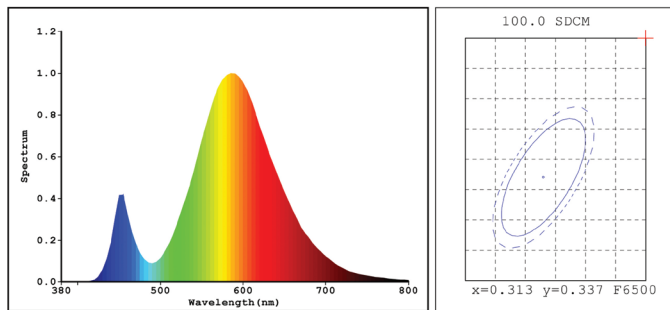

Atlas LED Diffuser Light

Product Details

Housing	Brushed Anodized Aluminum
Lens	Polycarbonate
Wattage	5.8W @ 24V DC
Voltage	24V DC
Current	0.24A @ 24V DC
Lumens	203 LM
Kelvin	3000K ± 300K (4100K Available as special order)
CRI	65
Efficacy	35 LM/W
Max Daisy Chain 25 Feet* (Also limited by max wattage of power supply or 5 amps total).	

Spectrophotometer Test Report

Test results for the 69452-19BA-3K

Color Parameters

Chromaticity Coordinate: X=0.4489 Y=0.4189/u'=0.2519
v'=0.5288 Tc=2926K

Photo Parameters

Flux: 198.26 lm Efficacy: 33.30 lm/w

Electrical Parameters

Luminaire: U=12.00V I=0.4962A P=5.9544W PF=1.000

Part Number | 69452-19BA-3K

Back Side

Product Dimensions

Power Supply options - See Power Supply Literature