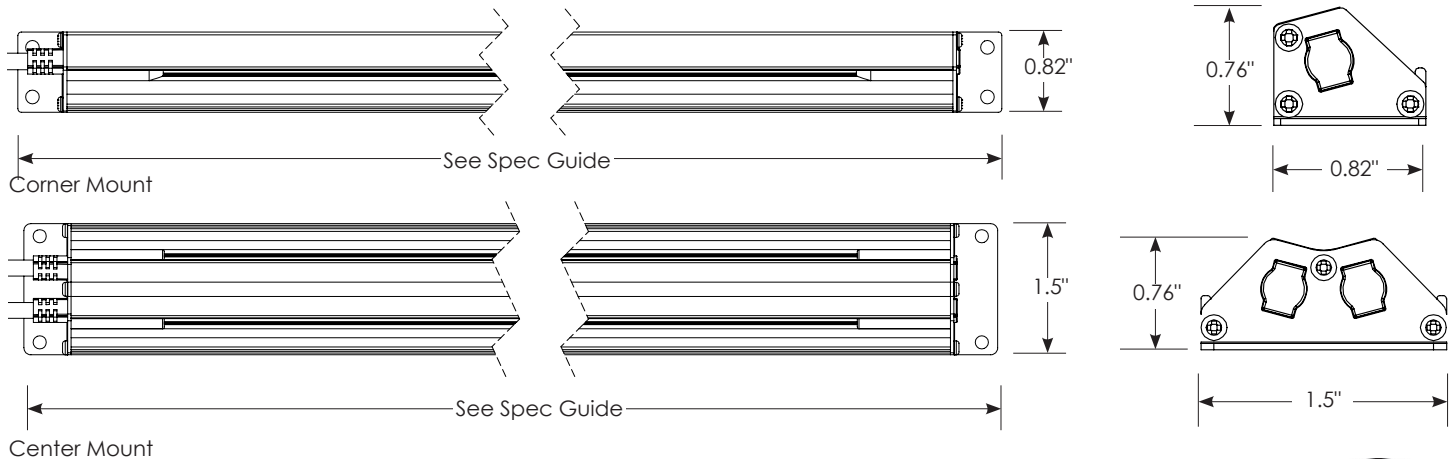

## Product Details

- Unique aluminum extrusion provides even and consistent light distribution without causing glare
- A minimal product profile allows the fixture to be undetectable and mounts easily on even the smallest mullion
- Flat silicone lens eliminates banding that's often visible with a curved lens
- Saw tooth positioning increases the light spread in all directions eliminating shadows between fixtures
- Available as hardwire or with locking plug

## Corner Mount

Mounting Clip: 300-00311

## Center Mount

Mounting Clip: 300-00310

## Product Dimensions