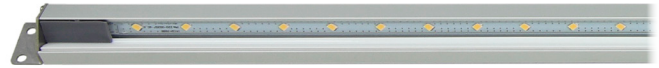

Compel Vertical

Part Number | 69056U.VV.WW.XX.YZZ
Please see specification guide for part configurations

Product Details

- Unique aluminum extrusion provides even and consistent light distribution without causing glare
- A minimal product profile allows the fixture to be undetectable and mounts easily on even the smallest mullion
- Flat silicone lens eliminates banding that's often visible with a curved lens
- Saw tooth positioning increases the light spread in all directions eliminating shadows between fixtures
- Available as hardwire or with locking plug

Corner Mount

Mounting Clip: 300-00311