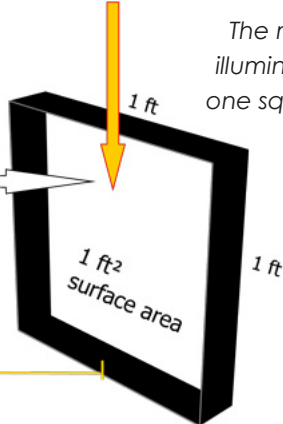

Footcandle

1 Candle \approx 1 Lumen

Distance = 1 ft

1 Footcandle = 1 lumen/ft²

The measurement of illumination falling on a one square foot surface.

In office furniture applications, footcandles are typically measured at 20" per the standard overhead cabinet heights.

Desk Lamps are measured at around 16".

elio® Light Bites

Week 3:
Footcandle

[Click here to view on our website](#)

40 Foot Candles (FC):
Recommended ambient lighting level

50 - 100 FC:
Recommended task lighting level