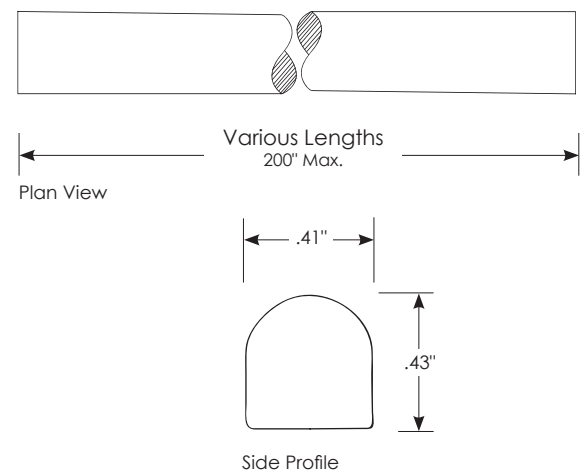

Product Dimensions

* Available by special order / **Suitable for installation in the storage area of a clothes closet / ***Kelvin colors shown account for the color shift experienced by the diffused silicone sleeve

Luna Patent Numbers: 9,695,991 | 2,861,157 | 9,909,719 ULE339122 V.2 S.2**