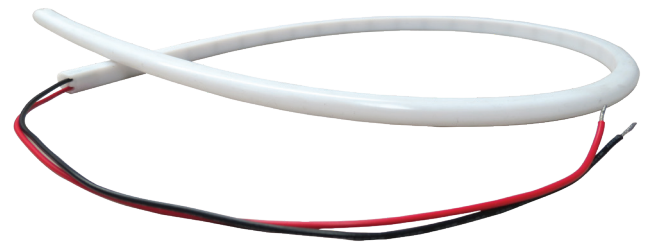

## Diffused Flexible LED Light

### Features

- Neon lighting-like illumination
- Soft and appealing light output
- Great for applications where spot-free illumination is required, like undercabinet applications to eliminate spots on the counter.
- Multiple color options available
- Standard IP66 rated and UV stable for installation in damp, wet or exterior locations. IP67 available upon request
- Dimmable with 0-10V or magnetic driver (MLV dimmer)
- Decorative end caps available for a more finished look

Base Part #	Voltage	Color Temp.	Light Length	Wire Length	Light Width	LED Chip Type
RNLL - Full Roll RNLLC - Custom Cut	24 - 24V 12 - 12V	27 - 2700K 30 - 3000K 35 - 3500K 41 - 4100K 63 - 6300K BL - Blue RD - Red AM - Amber	200 - 200 in. Max Length  - 24V cuts every 1.5 in - 12V cuts every 1 in	12 - 12 in. Standard Length	10 - 10mm (0.4 in.)	6 - High Performance (24V only) X - Standard Chips (12V & 2700K 24V Only)
IP67 Wire End Cap : 440-00335 / IP67 Finished End Cap : 440-00336						
Decorative Stainless Steel End Cap : RNLL-SS-CAP						
Decorative White Plastic End Cap : 810-00247 (For use in wood & fiberglass)						

### Product Details

Dimensions	.43" H x .41" W x Various L	
Housing	Silicone	
Wattage	2.3 Watts	4 Watts/Ft
Voltage	10-14V DC	24V DC
Current	0.19 Amp/Ft	0.17 Amp/Ft
Lumens	161 Lm/Ft	360 Lm/Ft
Kelvin	3000K, *3500K, *4100K, 6300K, Blue, *Red & Amber ± 300K	2700 ± 120K, 3130K ± 30K, 3480K ± 60K, 4200 ± 30K, *Blue, *Red & *Amber
Beam Angle	120°	
CRI	80+	
Efficacy	70 Lm/W	90 Lm/W
Cut Increment	1"	1.5"
LED Count	46 per foot	48 per foot
IP Rating	IP66 or IP67 (see spec guide)	
Operating Temp.	14°F (-10°C) - 122°F (50°C)	